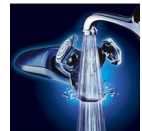

Washable shaver

Perfectly close, even on the neck

For men who only want the very best, arcitec combines Flex & Pivot Action with the Triple-Track shaving heads for a perfectly close shave, even on the neck

Perfectly close, even on the neck

- Flex & Pivot Action follows every curve

For a fast and close shave

- Triple-Track shaving heads with 50% more shaving systems

Shaves even the shortest stubble

- Precision Cutting System

Comfortably close

- Super Lift & Cut® technology

Simply rinses clean

- Washable shaver

PHILIPS
NORELCO

PHILIPS
sense and simplicity